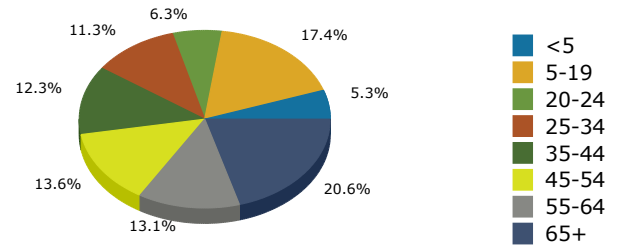

2014 Population by Race

2014 Population by Age

Households

2014 Home Value

2014-2019 Annual Growth Rate

Household Income

Source: U.S. Census Bureau, Census 2010 Summary File 1. Esri forecasts for 2014 and 2019.