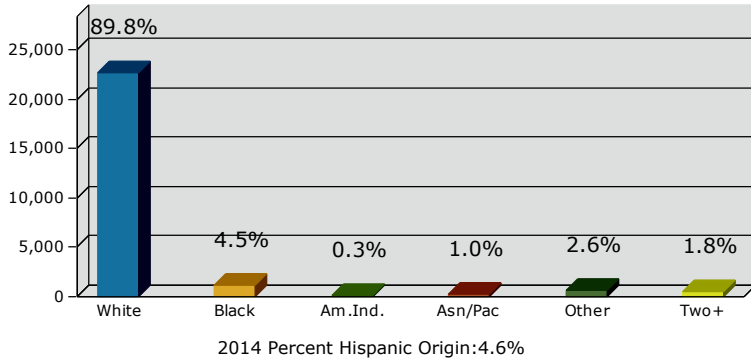

Households

2014 Population by Race