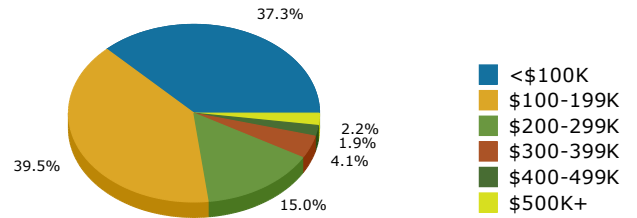

2014 Population by Race

2014 Population by Age

Households

2014 Home Value

2014-2019 Annual Growth Rate

Household Income

Source: U.S. Census Bureau, Census 2010 Summary File 1. Esri forecasts for 2014 and 2019.