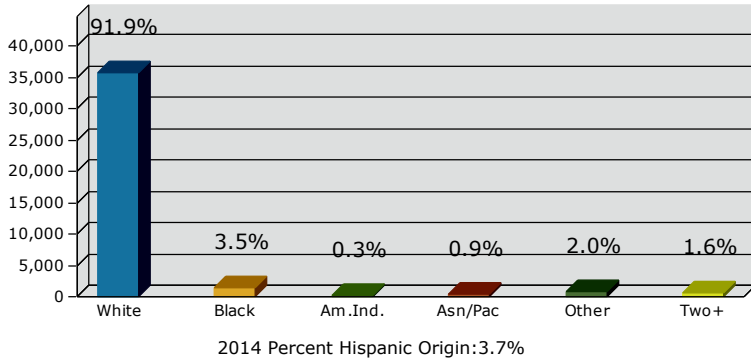

Households

2014 Population by Race