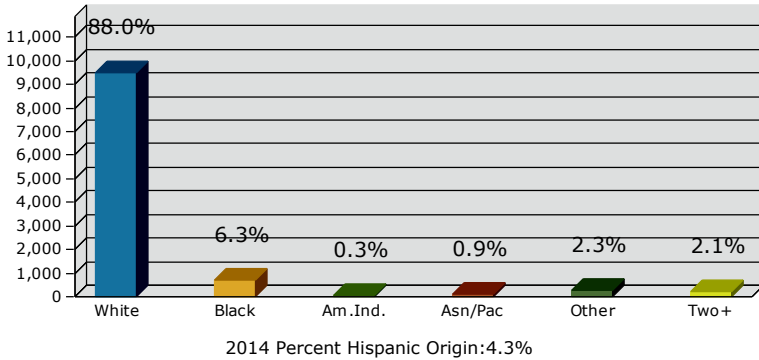

2014 Population by Race

2014 Population by Age

Households

2014 Home Value

2014-2019 Annual Growth Rate

Household Income

Source: U.S. Census Bureau, Census 2010 Summary File 1. Esri forecasts for 2014 and 2019.