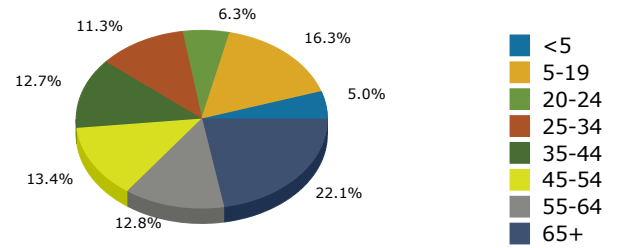

2014 Population by Race

2014 Population by Age

Households

2014 Home Value

2014-2019 Annual Growth Rate

Household Income

Source: U.S. Census Bureau, Census 2010 Summary File 1. Esri forecasts for 2014 and 2019.