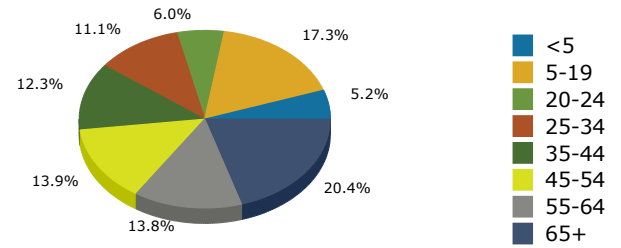

2014 Population by Race

2014 Population by Age

Households

2014 Home Value

2014-2019 Annual Growth Rate

Household Income

Source: U.S. Census Bureau, Census 2010 Summary File 1. Esri forecasts for 2014 and 2019.